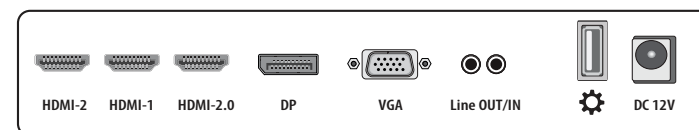

Monitor Models	LSM17ST	LSM18	LSM22R	LSM24R	LSM32R	LSM4K28
Screen Size	17"	18.5"	21.5"	23.6"	32"	28"
Aspect Ratio	5:4	16:9	16:9	16:9	16:9	16:9
Max Resolution	1080p (Upscaled)	1080p (Upscaled)	1080p	1080p	1080p	4K
Pixels	1280 x 1024	1366 x 768	1920 x 1080	1920 x 1080	1920 x 1080	3840 x 2160
Remote Control	No	No	Yes	Yes	Yes	Yes
Video Inputs	2x HDMI, VGA, BNC In/Out					3x HDMI, VGA, DP
Audio Inputs	PC Audio(3.5mm), Stereo RCA					PC Audio(3.5mm)
Viewing Angle	178°/178°	170°/160°	170°/160°	178°/178°	178°/178°	160°/170°
Brightness	300 cd/m2	250 cd/m2	280 cd/m2	280 cd/m2	300 cd/m2	300 cd/m2
Contrast	1000:1	2000:1	1000:1	1000:1	1400:1	1000:1
Response Time	5ms	5ms	5ms	5ms	6.5ms	5ms
Vesa Mounting	75 x 75	100 x 100	100 x 100	100 x 100	200 x 100	100 x 100
Weight (with stand)	6.56lb	6.081lb	7.78lb	8.39lb	14.74 lb	11.2lb
H x W x D (with stand)	15.2" x 15.1" x 6.5"	17.8" x 13.4" x 7.3"	20.2" x 15.4" x 6.5"	22.2" x 16.5" x 6.5"	28.7" x 19.6" x 7.7"	26.1" x 17.8" x 6.9"

REAR PANEL CONNECTIONS:

LSM17ST, LSM18, LSM22R, LSM24R & LSM32R

LSM4K28