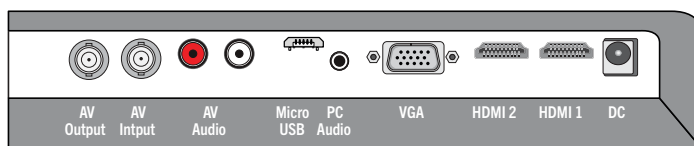

REAR PANEL CONNECTIONS:

LSM17ST, LSM18, LSM22R, LSM24R & LSM32R